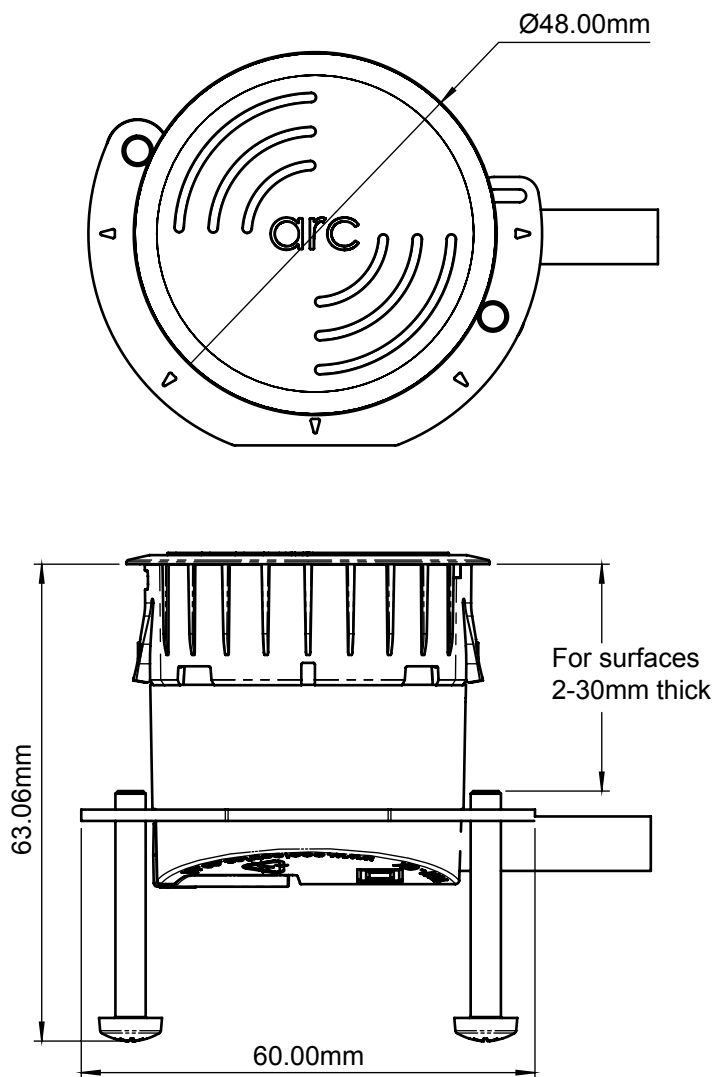

arc 44 wireless

Technical Specification

Output Power	15W EPP (Extended Power Profile) 10W (DC 5V 1A/9V 1.1A) 10W Samsung, 7.5W 5W BPP (Baseline Power Profile)
Input Power (DC Version)	12 - 30V Animate Range Compatible
Input Power (Mains Version)	100-240 VAC, 0.5A
Standby Power	0.45 W

Dimensions