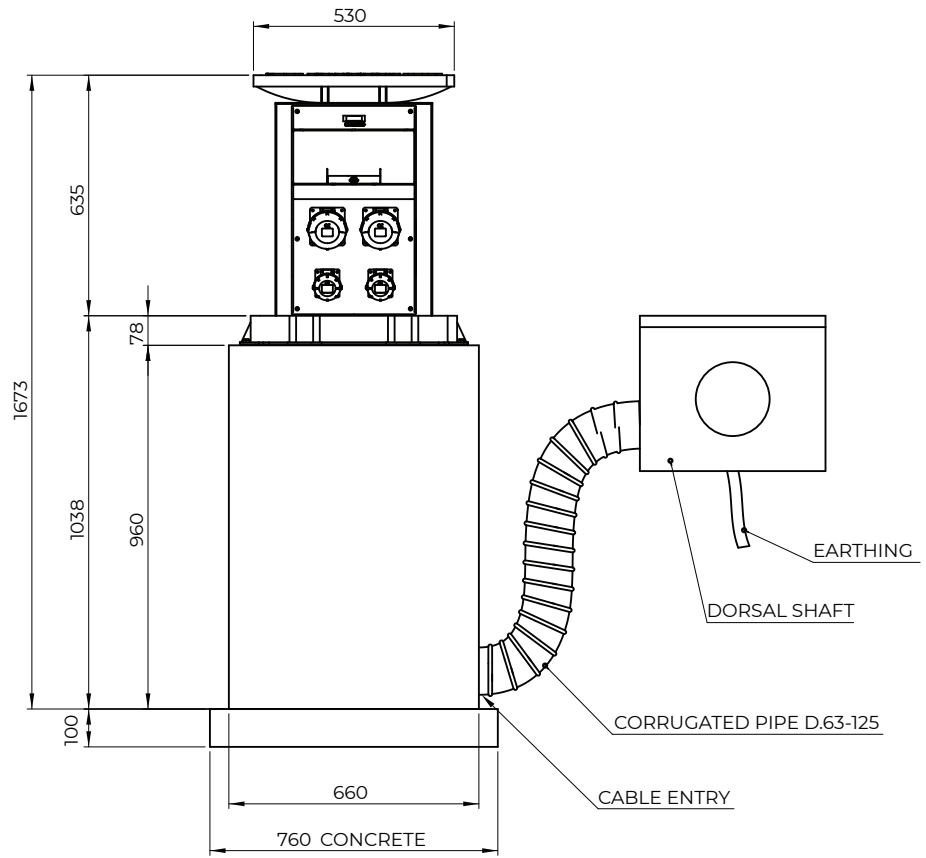

Technical drawing (example)