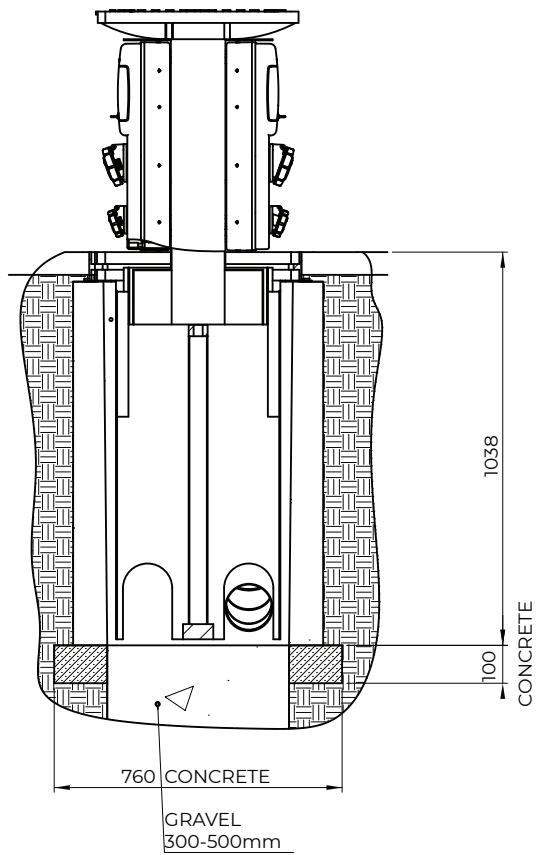

Technical drawing (example)