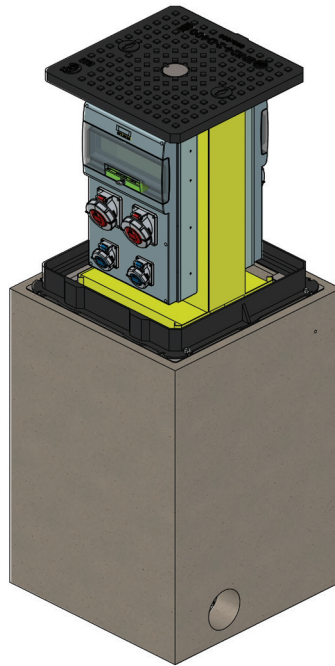

VM06

RETRACTABLE
POWER TOWER

FOR DISTRIBUTION
OF ENERGY AND SERVICES

VM06

MECHANICAL SPECS

Retractable power tower, model VM06 from the "Urban Technology" line of New VMR S.r.l., for the distribution of energy and other services, made of press-bent AISI304 stainless steel painted RAL 1021 with two sides available for mounting electrical equipment.

The sliding of the unit is ensured by self-lubricating polythene guides.

Manual lifting thanks to the worm screw system and by its turning handle or special accessory to mount on an electric drill; or, only on demand and if it is possible, the unit may also come with a semi-automatic lifting ensured by gas rams and release key.

Completed with its D400 cast iron EN 124 cover.

Complete with RBK concrete box with the following external dimensions 660x660xh960mm.

ELECTRICAL SPECS

thermoplastic material free of halogen self-extinguishing halogen, painted gray RAL 7035 resistant to abnormal heat and fire up to 650 ° (incandescent wire test according to IEC 60 695-2 -1).

STRUCTURE

RBK concrete box

Structure made of AISI304 stainless steel

Structure made of AISI316L stainless steel (only on demand)

CONNECTION SYSTEM

Connection with H07RN-F cable
(out of the concrete 3,00mt standard) to a dorsal shaft