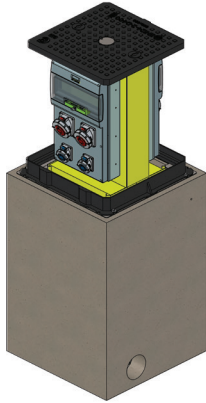

EQUIPMENTS VM06

SUITABLE FOR

market areas, squares, showrooms, parks,
hangars or hotels

VM06 - A * / **

12 2P+E 16A CEE sockets
12 RCBOs 1P+N 16A 0,03 6KA
01 heating kit

VM06 - B * / **

06 2P+E 16A CEE sockets
06 RCBOs 1P+N 16A 0,03 6KA
01 3P+N+E 16A CEE socket
01 RCBO 4x16A 0,03 6KA
01 3P+N+E 32A CEE socket
01 RCBO 4x32A 0,03 6KA
01 heating kit

VM06 - C * / **

10 2P+E 16A CEE sockets
10 RCBOs 1P+N 16A 0,03 6KA
02 2P+E 32A CEE sockets
02 RCBOs 1P+N 32A 0,03 6KA
01 heating kit

VM06 - D * / **

04 2P+E 16A CEE sockets
04 RCBOs 1P+N 16A 0,03 6KA
02 2P+E 32A CEE sockets
02 RCBOs 1P+N 32A 0,03 6KA
01 3P+N+E 63A CEE socket
01 RCBO 4x63A 0,03 6KA
01 heating kit

VM06 - E * / **

04 2P+E 16A CEE sockets
04 RCBOs 1P+N 16A 0,03 6KA
01 3P+N+E 16A CEE socket
01 RCBO 4x16A 0,03 6KA
01 3P+N+E 32A CEE socket
01 RCBO 4x32A 0,03 6KA
01 3P+N+E 63A CEE socket
01 RCBO 4x63A 0,03 6KA
01 heating kit

VM06 - F * / **

06 2P+E 16A CEE sockets
06 RCBOs 1P+N 16A 0,03 6KA
01 3P+N+E 125A CEE socket
01 RCBO 4x125A 0,03 25KA
01 heating kit

VM06 - G * / **

06 2P+E 16A interlocked sockets
06 RCBOs 1P+N 16A 0,03 6KA
01 heating kit

VM06 - H * / **

04 2P+E 16A interlocked sockets
04 RCBOs 1P+N 16A 0,03 6KA
02 3P+N+E 16A interlocked sockets
02 RCBOs 4x16A 0,03 6KA
01 heating kit

VM06 - I * / **

02 2P+E 16A interlocked sockets
02 RCBOs 1P+N 16A 0,03 6KA
02 3P+N+E 16A interlocked sockets
02 RCBOs 4x16A 0,03 6KA
01 3P+N+E 63A socket with electrical interlock
01 RCBO 4x63A 0,03 6KA
01 heating kit

**WITHOUT EQUIPMENT - ONLY STAINLESS STEEL PLATE TO MOUNT THE EQUIPMENT
OPTIONAL ACCESSORIES | TO BE FITTED BY REMOVING SOME SOCKETS OF THE EQUIPMENTS BELOW**

* 01 or 02 ball valves 1/2" per water or compressed air, on sides

** 01 or 02 RJ45 cat.06 data sockets, on sides