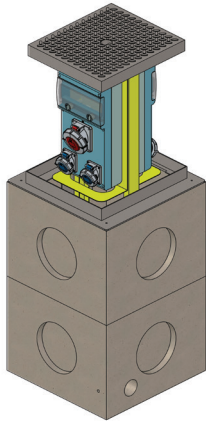

EQUIPMENTS VM04

SUITABLE FOR

market areas, squares, showrooms, parks,
hangars or hotels

VM04 - A * / **

08 2P+E 16A CEE sockets
08 RCBOs 1P+N 16A 0,03 6KA
01 heating kit

VM04 - B **

04 2P+E 16A CEE sockets
04 RCBOs 1P+N 16A 0,03 6KA
02 ball valves 1/2" for water or compressed air
01 heating kit

VM04 - C **

06 2P+E 16A CEE sockets
06 RCBOs 1P+N 16A 0,03 6KA
01 ball valve 1/2" for water or compressed air
01 heating kit

VM04 - D * / **

04 2P+E 16A CEE sockets
04 RCBOs 1P+N 16A 0,03 6KA
01 3P+N+E 16A CEE socket
01 RCBO 4x16A 0,03 6KA
01 3P+N+E 32A CEE socket
01 RCBO 4x32A 0,03 6KA
01 heating kit

VM04 - E * / **

06 2P+E 16A CEE sockets
06 RCBOs 1P+N 16A 0,03 6KA
02 2P+E 32A CEE sockets
02 RCBOs 1P+N 32A 0,03 6KA
01 heating kit

VM04 - F * / **

01 3P+N+E 63A CEE socket
01 RCBO 4x63A 0,03 6KA
01 heating kit

VM04 - G * / **

02 2P+E 16A CEE sockets
02 RCBOs 1P+N 16A 0,03 6KA
02 3P+N+E 16A CEE sockets
02 RCBOs 4x16A 0,03 6KA
02 3P+N+E 32A CEE sockets
02 RCBOs 4x32A 0,03 6KA
01 heating kit

VM04 - H * / **

02 3P+N+E 16A interlocked sockets
02 RCBOs 4x16A 0,03 6KA
02 3P+N+E 32A interlocked sockets
02 RCBOs 4x32A 0,03 6KA
01 heating kit

VM04 - I * / **

04 2P+E 16A interlocked sockets
04 RCBOs 1P+N 16A 0,03 6KA
01 heating kit

VM04 - L * / **

02 2P+E 16A interlocked sockets
02 RCBOs 1P+N 16A 0,03 6KA
01 3P+N+E 16A interlocked socket
01 RCBOs 4x16A 0,03 6KA
01 3P+N+E 32A interlocked socket
01 RCBOs 4x32A 0,03 6KA
01 heating kit

VM04 - M * / **

02 2P+E 16A interlocked sockets with fuse
01 3P+N+E 16A interlocked socket with fuse
01 3P+N+E 32A interlocked socket with fuse
01 heating kit

WITHOUT EQUIPMENT - ONLY STAINLESS STEEL PLATE TO MOUNT THE EQUIPMENT
OPTIONAL ACCESSORIES | TO BE FITTED BY REMOVING SOME SOCKETS FOR THE EQUIPMENTS VM04-A-B-C-D-E-G-H-L-M

ON THE EMPTY SIDE FOR VM04-F

* 01 or 02 ball valves 1/2" per water or compressed air

** 01 o 02 Sockets dati RJ45 cat.06