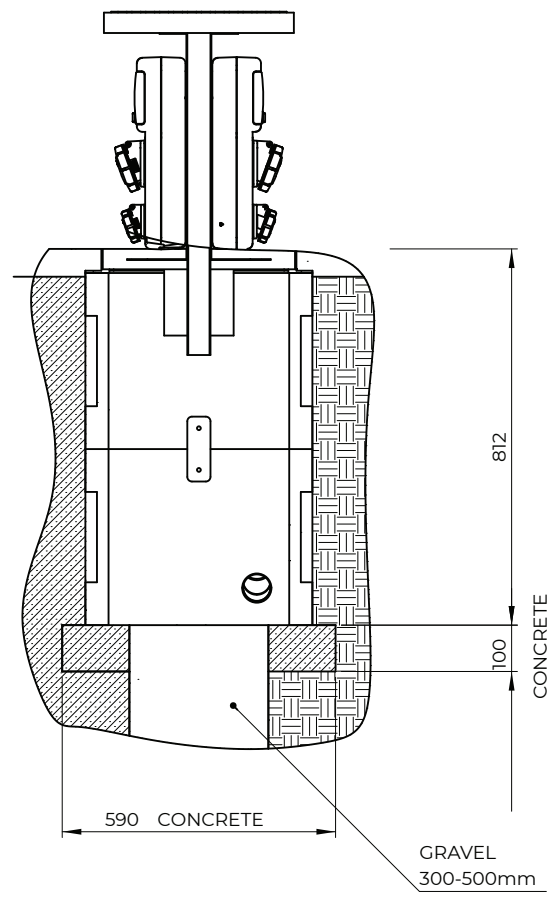

VM04

RETRACTABLE
POWER TOWER

FOR DISTRIBUTION
OF ENERGY AND SERVICES

VM04

MECHANICAL SPECS

Retractable power tower, model VM04 from the "Urban Technology" line of New VMR S.r.l., for the distribution of energy and other services, made of press-bent AISI304 stainless steel painted RAL 1021 with two sides available for mounting electrical equipment.

Manual lifting by its special hooked-key up to its lock position.

Complete with RBK concrete box with the following external dimensions 490x490xh740mm.

ELECTRICAL SPECS

Electrical equipment containment box with IP 66 protection IEC 60 529 and CE70-1 double insulation in thermoplastic material free of halogen self-extinguishing halogen, painted gray RAL 7035 resistant to abnormal heat and fire up to 650 ° (incandescent wire test according to IEC 60 695-2 -1).

Technical drawing (example)

TECHNICAL DETAILS

STRUCTURE

RBK concrete box

Structure made of AISI304 stainless steel

Structure made of AISI316L stainless steel (only on demand)

CONNECTION SYSTEM

Connection with H07RN-F cable
(out of the concrete 3,00mt standard) to a dorsal shaft