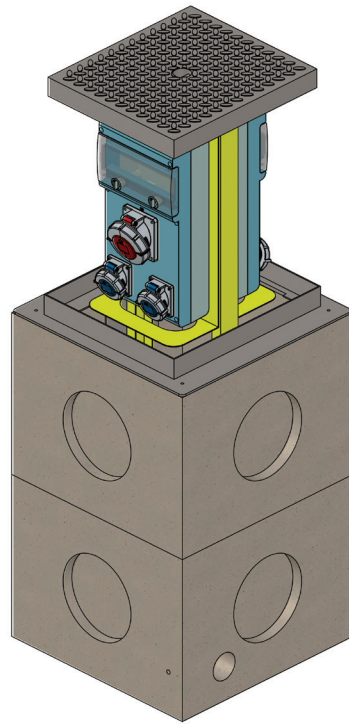

VM04

RETRACTABLE
POWER TOWER

FOR DISTRIBUTION
OF ENERGY AND SERVICES

VM04

MECHANICAL SPECS

Retractable power tower, model VM04 from the "Urban Technology" line of New VMR S.r.l., for the distribution of energy and other services, made of press-bent AISI304 stainless steel painted RAL 1021 with two sides available for mounting electrical equipment.

Manual lifting by its special hooked-key up to its lock position.

Complete with RBK concrete box with the following external dimensions 490x490xh740mm.

ELECTRICAL SPECS

Electrical equipment containment box with IP 66 protection IEC 60 529 and CE70-1 double insulation in thermoplastic material free of halogen self-extinguishing halogen, painted gray RAL 7035 resistant to abnormal heat and fire up to 650 ° (incandescent wire test according to IEC 60 695-2 -1).

Technical drawing (example)

TECHNICAL DETAILS

STRUCTURE

RBK concrete box

Structure made of AISI304 stainless steel

Structure made of AISI316L stainless steel (only on demand)

CONNECTION SYSTEM

Connection with H07RN-F cable
(out of the concrete 3,00mt standard) to a dorsal shaft