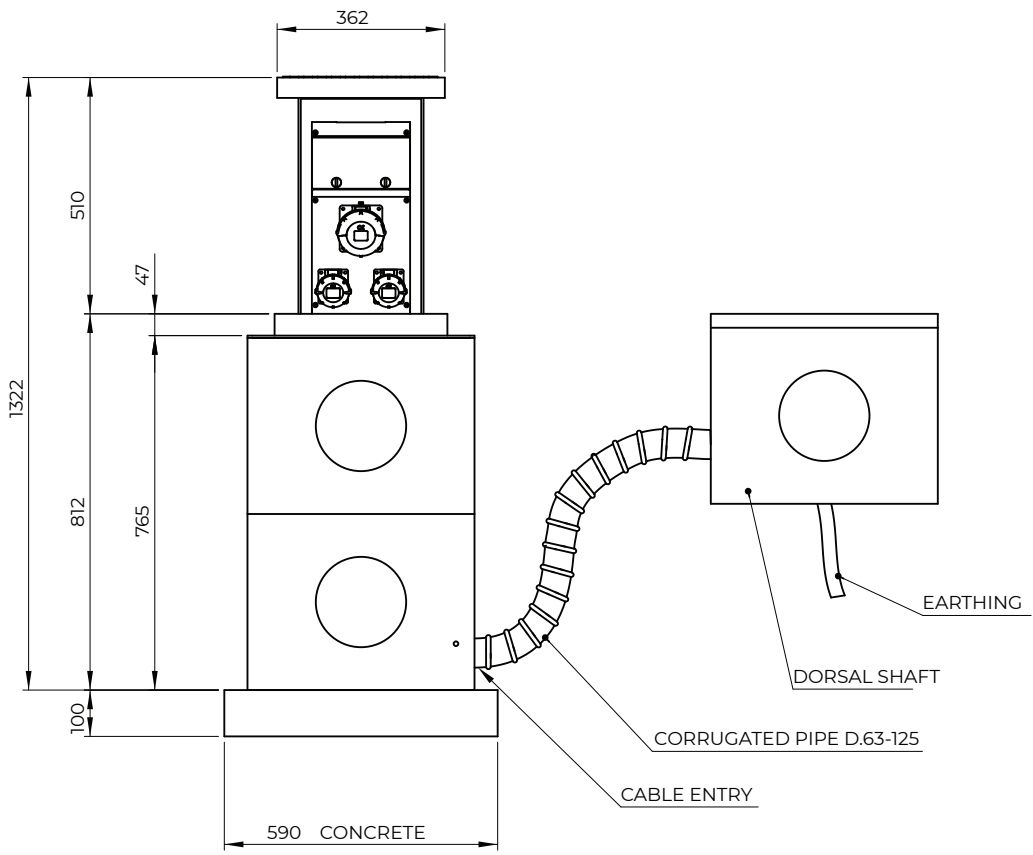

VM04

RETRACTABLE
POWER TOWER

FOR DISTRIBUTION
OF ENERGY AND SERVICES

VM04

MECHANICAL SPECS

Retractable power tower, model VM04 from the "Urban Technology" line of New VMR S.r.l., for the distribution of energy and other services, made of press-bent AISI304 stainless steel painted RAL 1021 with two sides available for mounting electrical equipment.

Manual lifting by its special hooked-key up to its lock position.

Complete with RBK concrete box with the following external dimensions 490x490xh740mm.

ELECTRICAL SPECS

Electrical equipment containment box with IP 66 protection IEC 60 529 and CE70-1 double insulation in thermoplastic material free of halogen self-extinguishing halogen, painted gray RAL 7035 resistant to abnormal heat and fire up to 650 ° (incandescent wire test according to IEC 60 695-2 -1).

Technical drawing (example)

TECHNICAL DETAILS

STRUCTURE

RBK concrete box

Structure made of AISI304 stainless steel

Structure made of AISI316L stainless steel (only on demand)

CONNECTION SYSTEM

Connection with H07RN-F cable
(out of the concrete 3,00mt standard) to a dorsal shaft