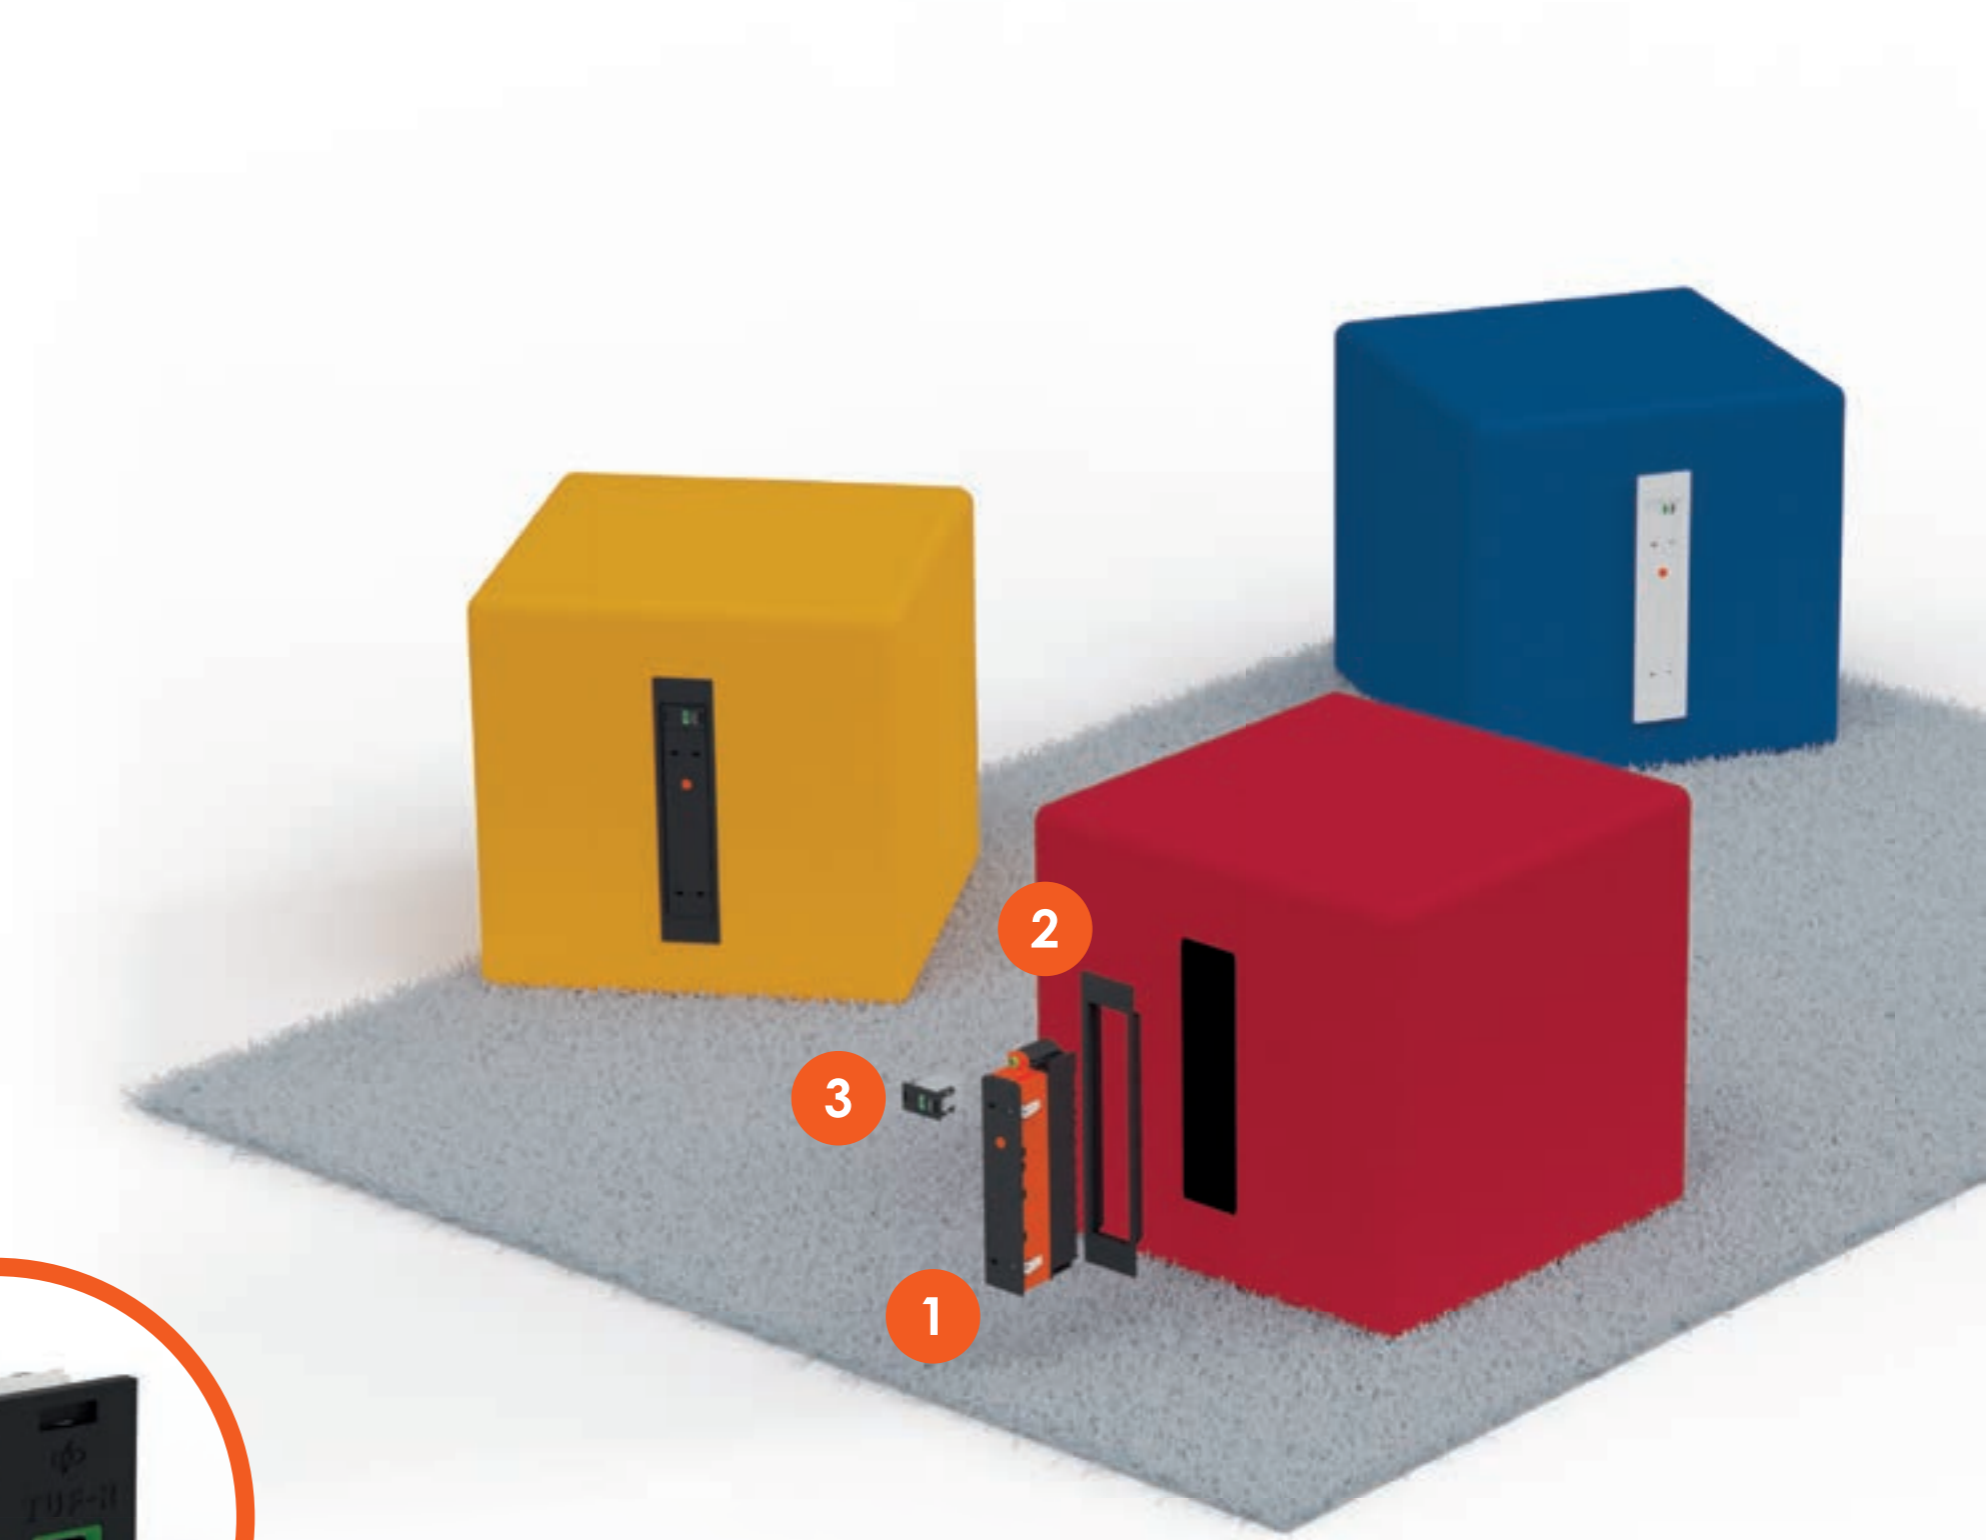

QIKPAC BATTERY

One or more QIKPACs will enable furniture to be completely mobile!

QIKFRAME
Allows for QIKFIT modules to fit neatly into soft furnishings.

QF05 TUF-R® HP
Innovative power module with high power USB charging!