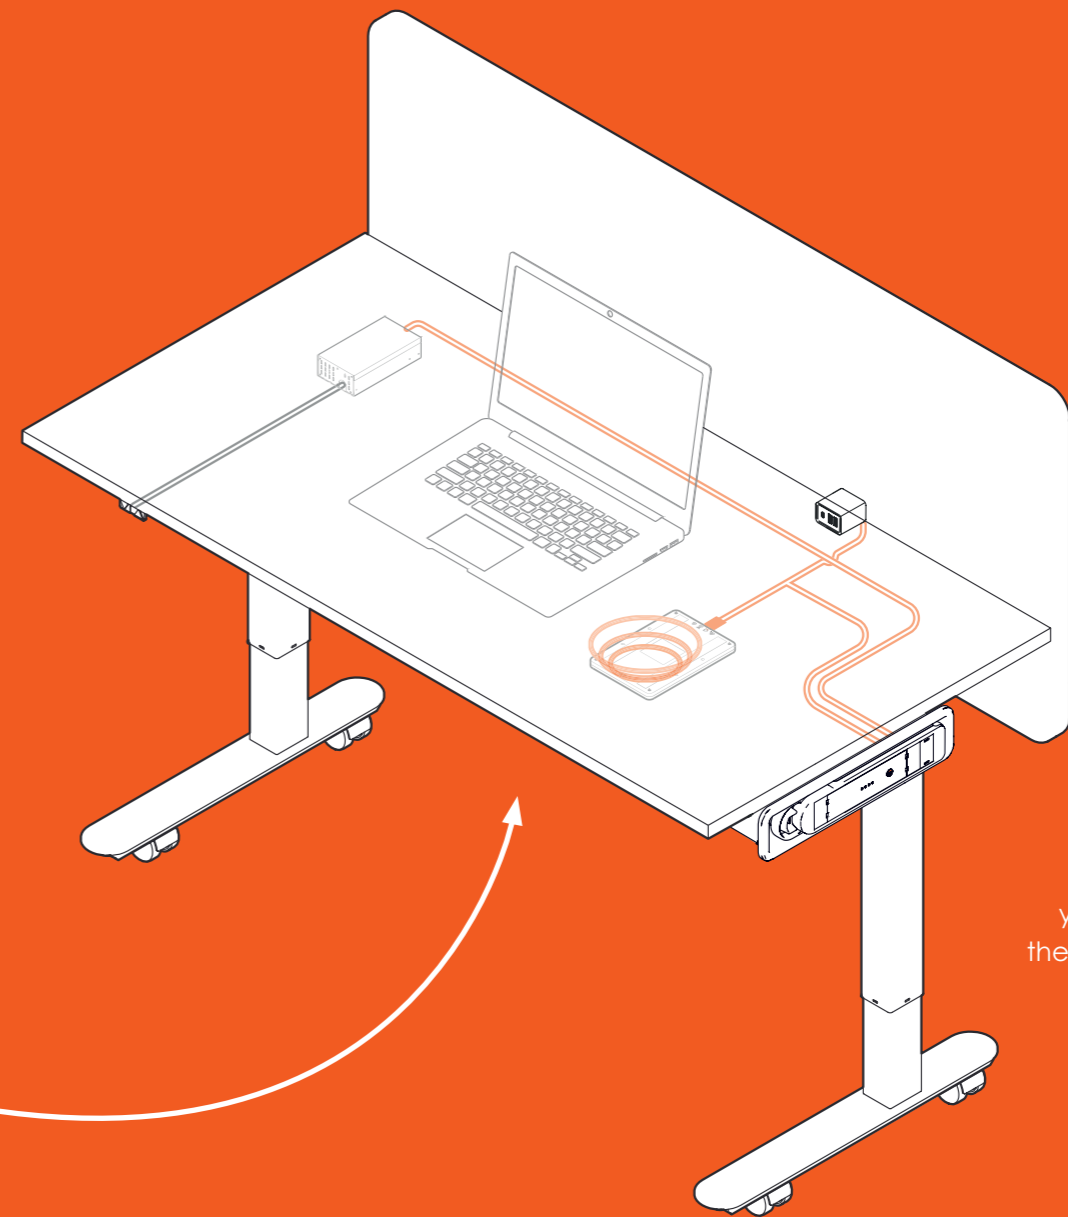

free

Simply pick up a **QIKPAC CARRY** from the charging base & drop it straight into your chosen workstation via the **QIKDOC** holster for instant, on-demand power to your chosen set-up.