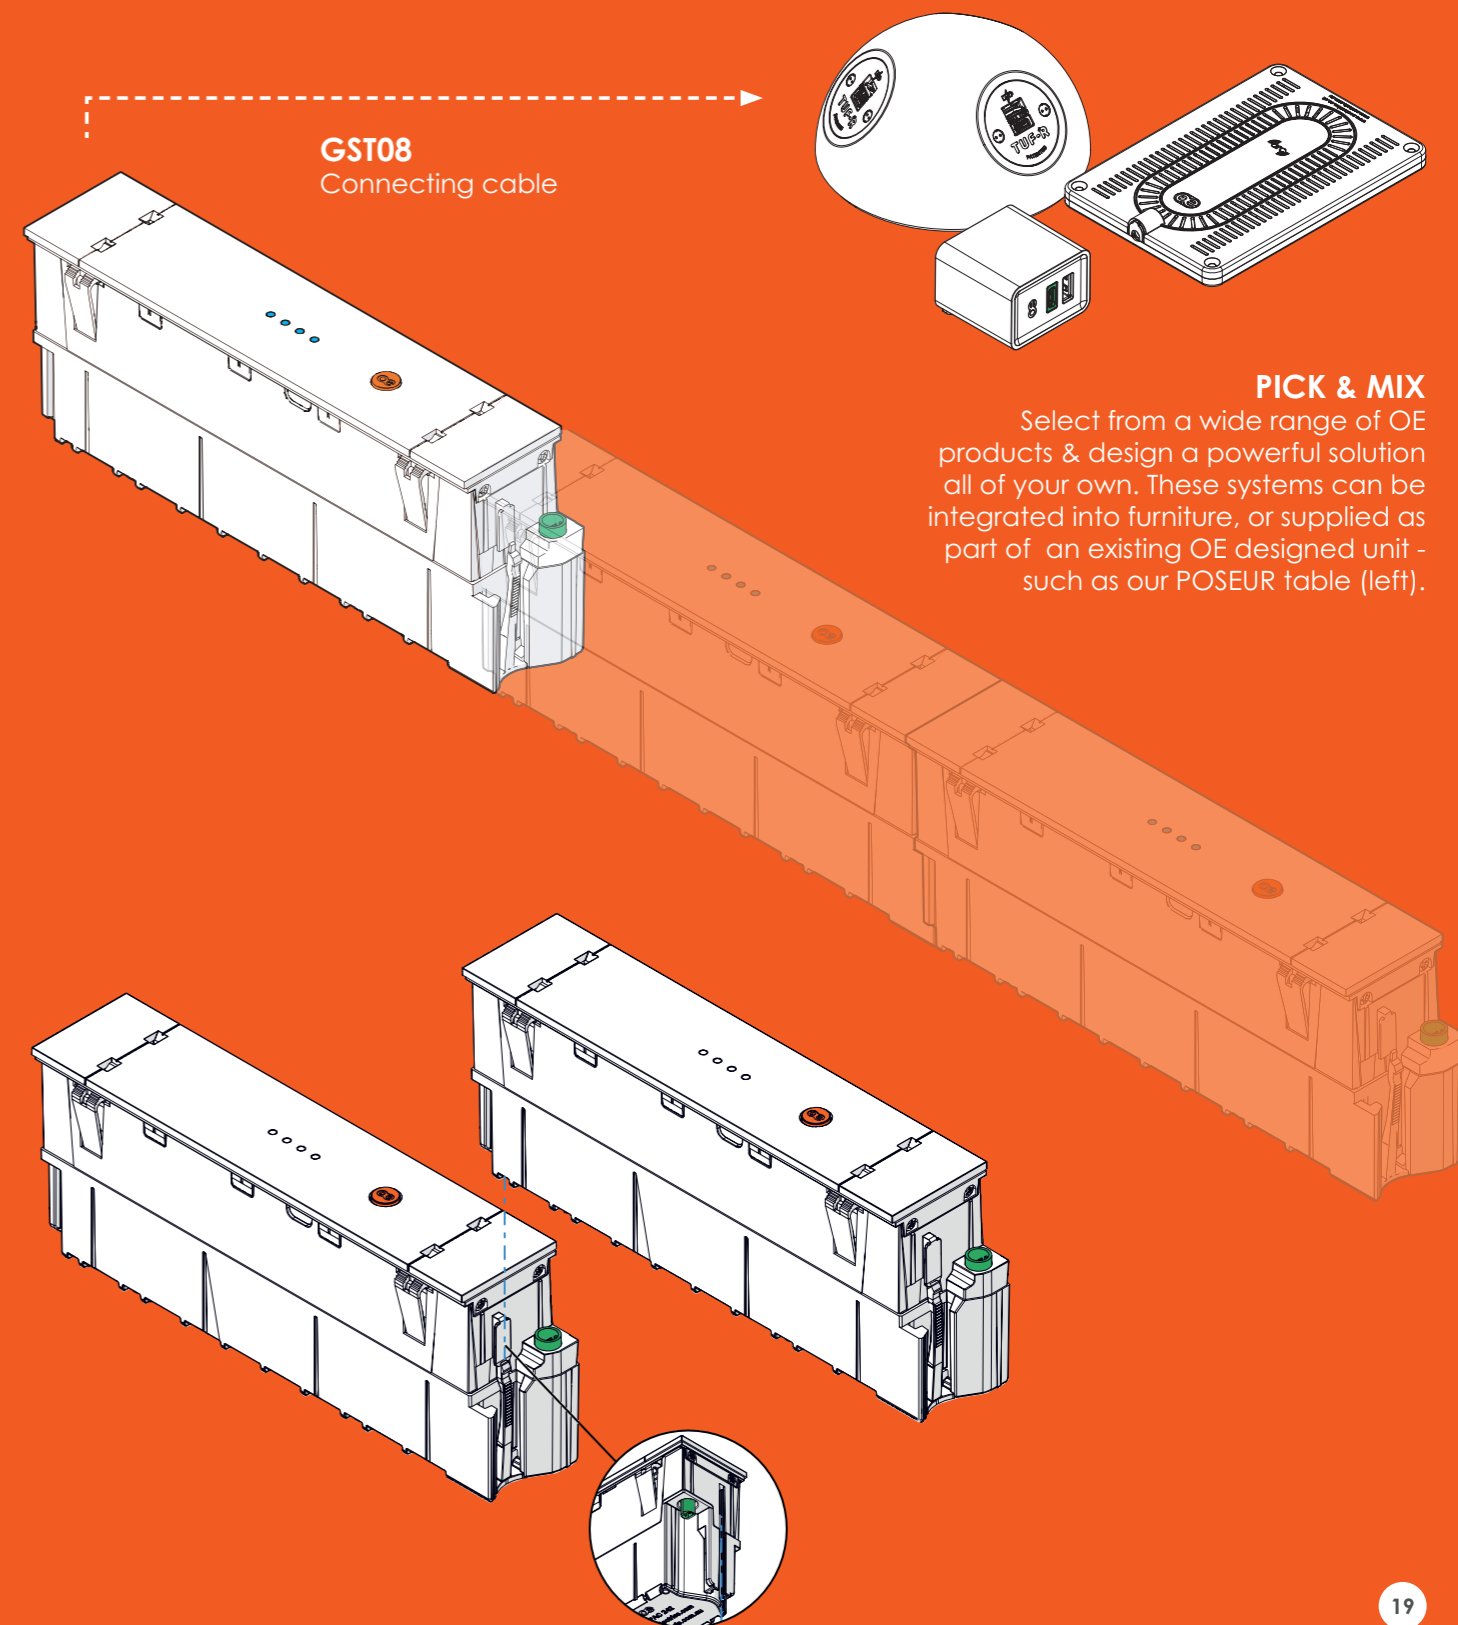

design your own solution

GST08
Connecting cable

PICK & MIX

Select from a wide range of OE products & design a powerful solution all of your own. These systems can be integrated into furniture, or supplied as part of an existing OE designed unit - such as our POSEUR table (left).