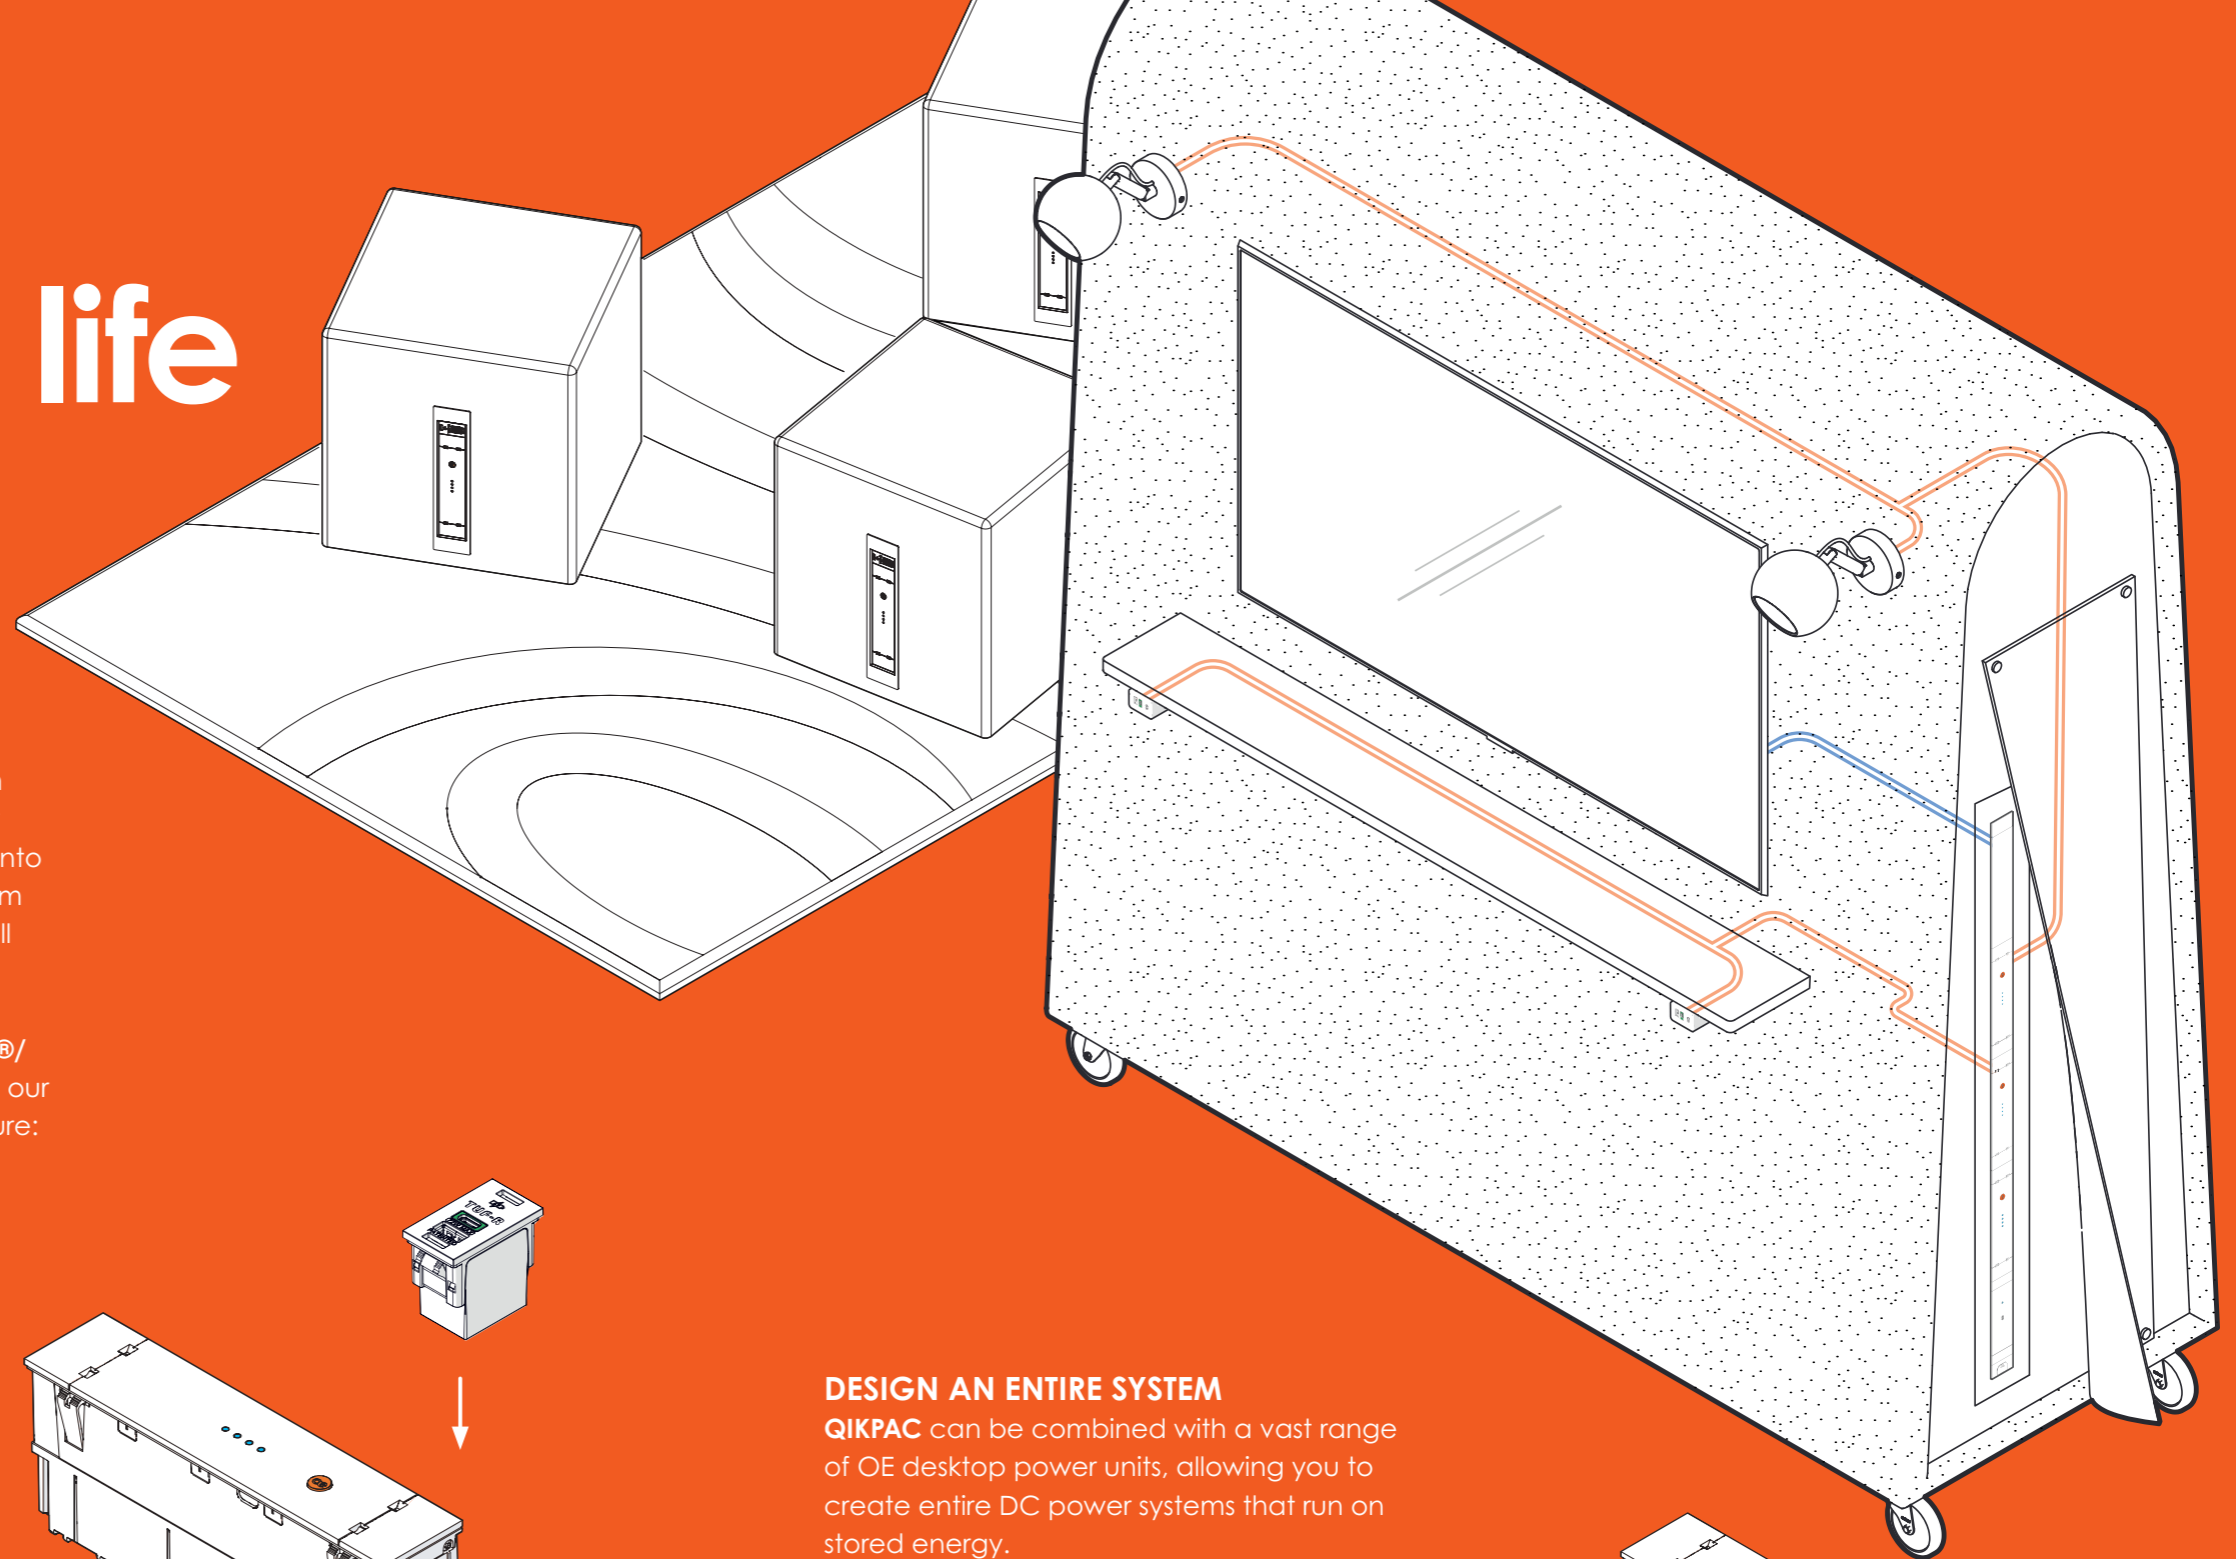

### DESIGN AN ENTIRE SYSTEM

**QIKPAC** can be combined with a vast range of OE desktop power units, allowing you to create entire DC power systems that run on stored energy.

Capacity can easily be increased by linking multiple **QIKPAC** units, allowing more time between charges for high current applications such as mobile media units, and booths. The modularity of **QIKPAC** and its accessories provide flexibility in customisation to meet the needs of almost any environment imaginable.