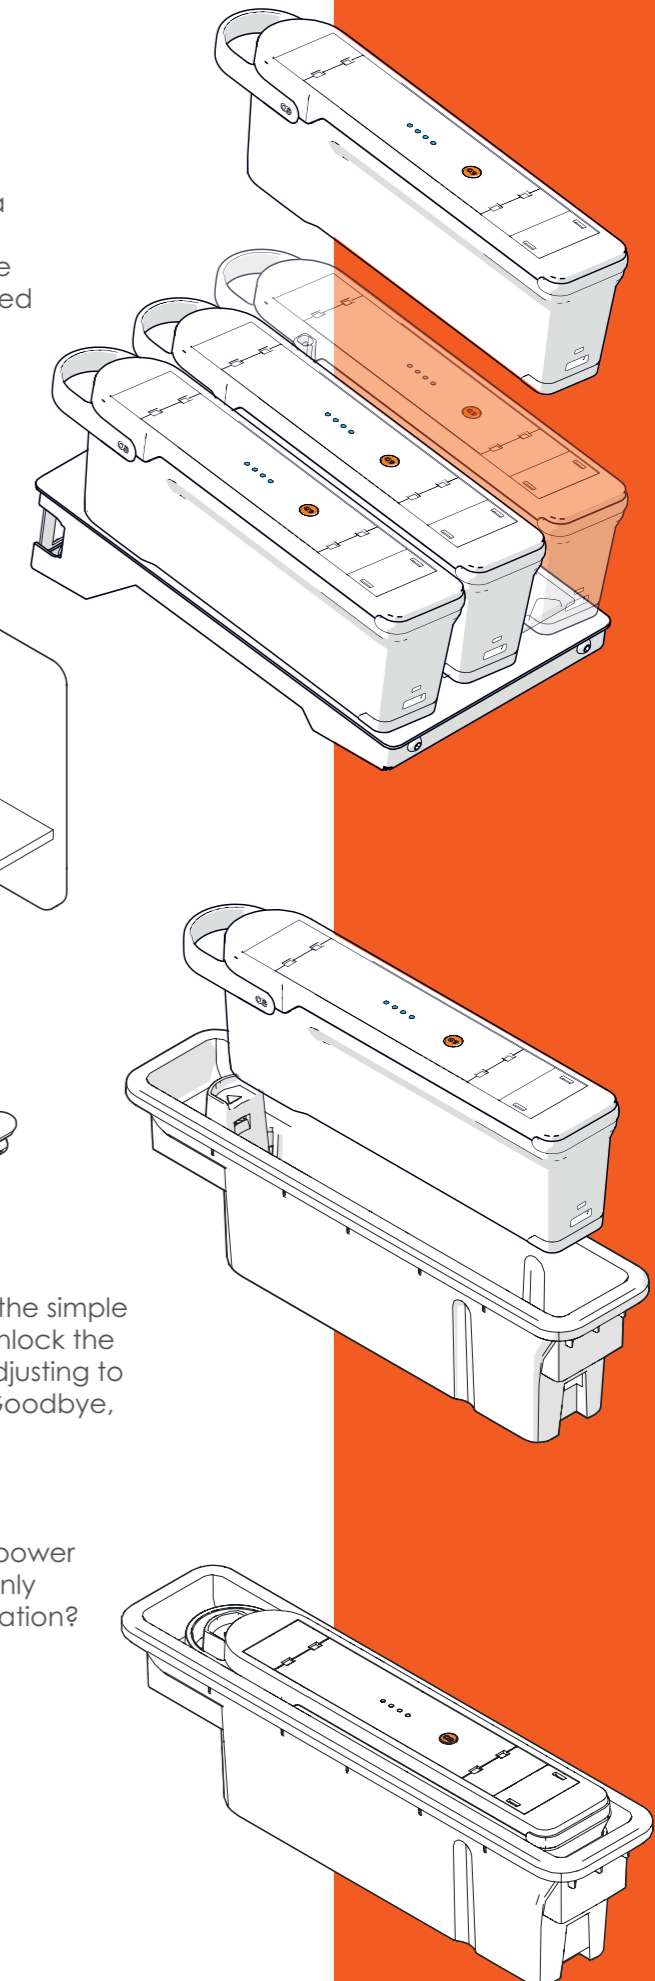

HOW DOES IT WORK?

INSTANT, LOCATABLE POWER

Grab your coffee & a QIKPAC CARRY & get set for a full day of flexible power. Each QIKPAC battery has enough juice to power your workstation for an entire day and can be easily swapped for a freshly-charged unit when you need it.

UNLOCK AGILE

Powering a workstation has never been easier with the simple addition of a QIKDOC. Enable "wireless" power & unlock the freedom to move & change desk configurations, adjusting to meet the needs of every situation & environment. Goodbye, traditional office!

DESIGN YOUR OWN WORKSTATION

QIKPAC has the ability to animate a sit-stand desk, power a laptop & charge a phone wirelessly - and that's only one solution. What's your ideal workstation configuration?